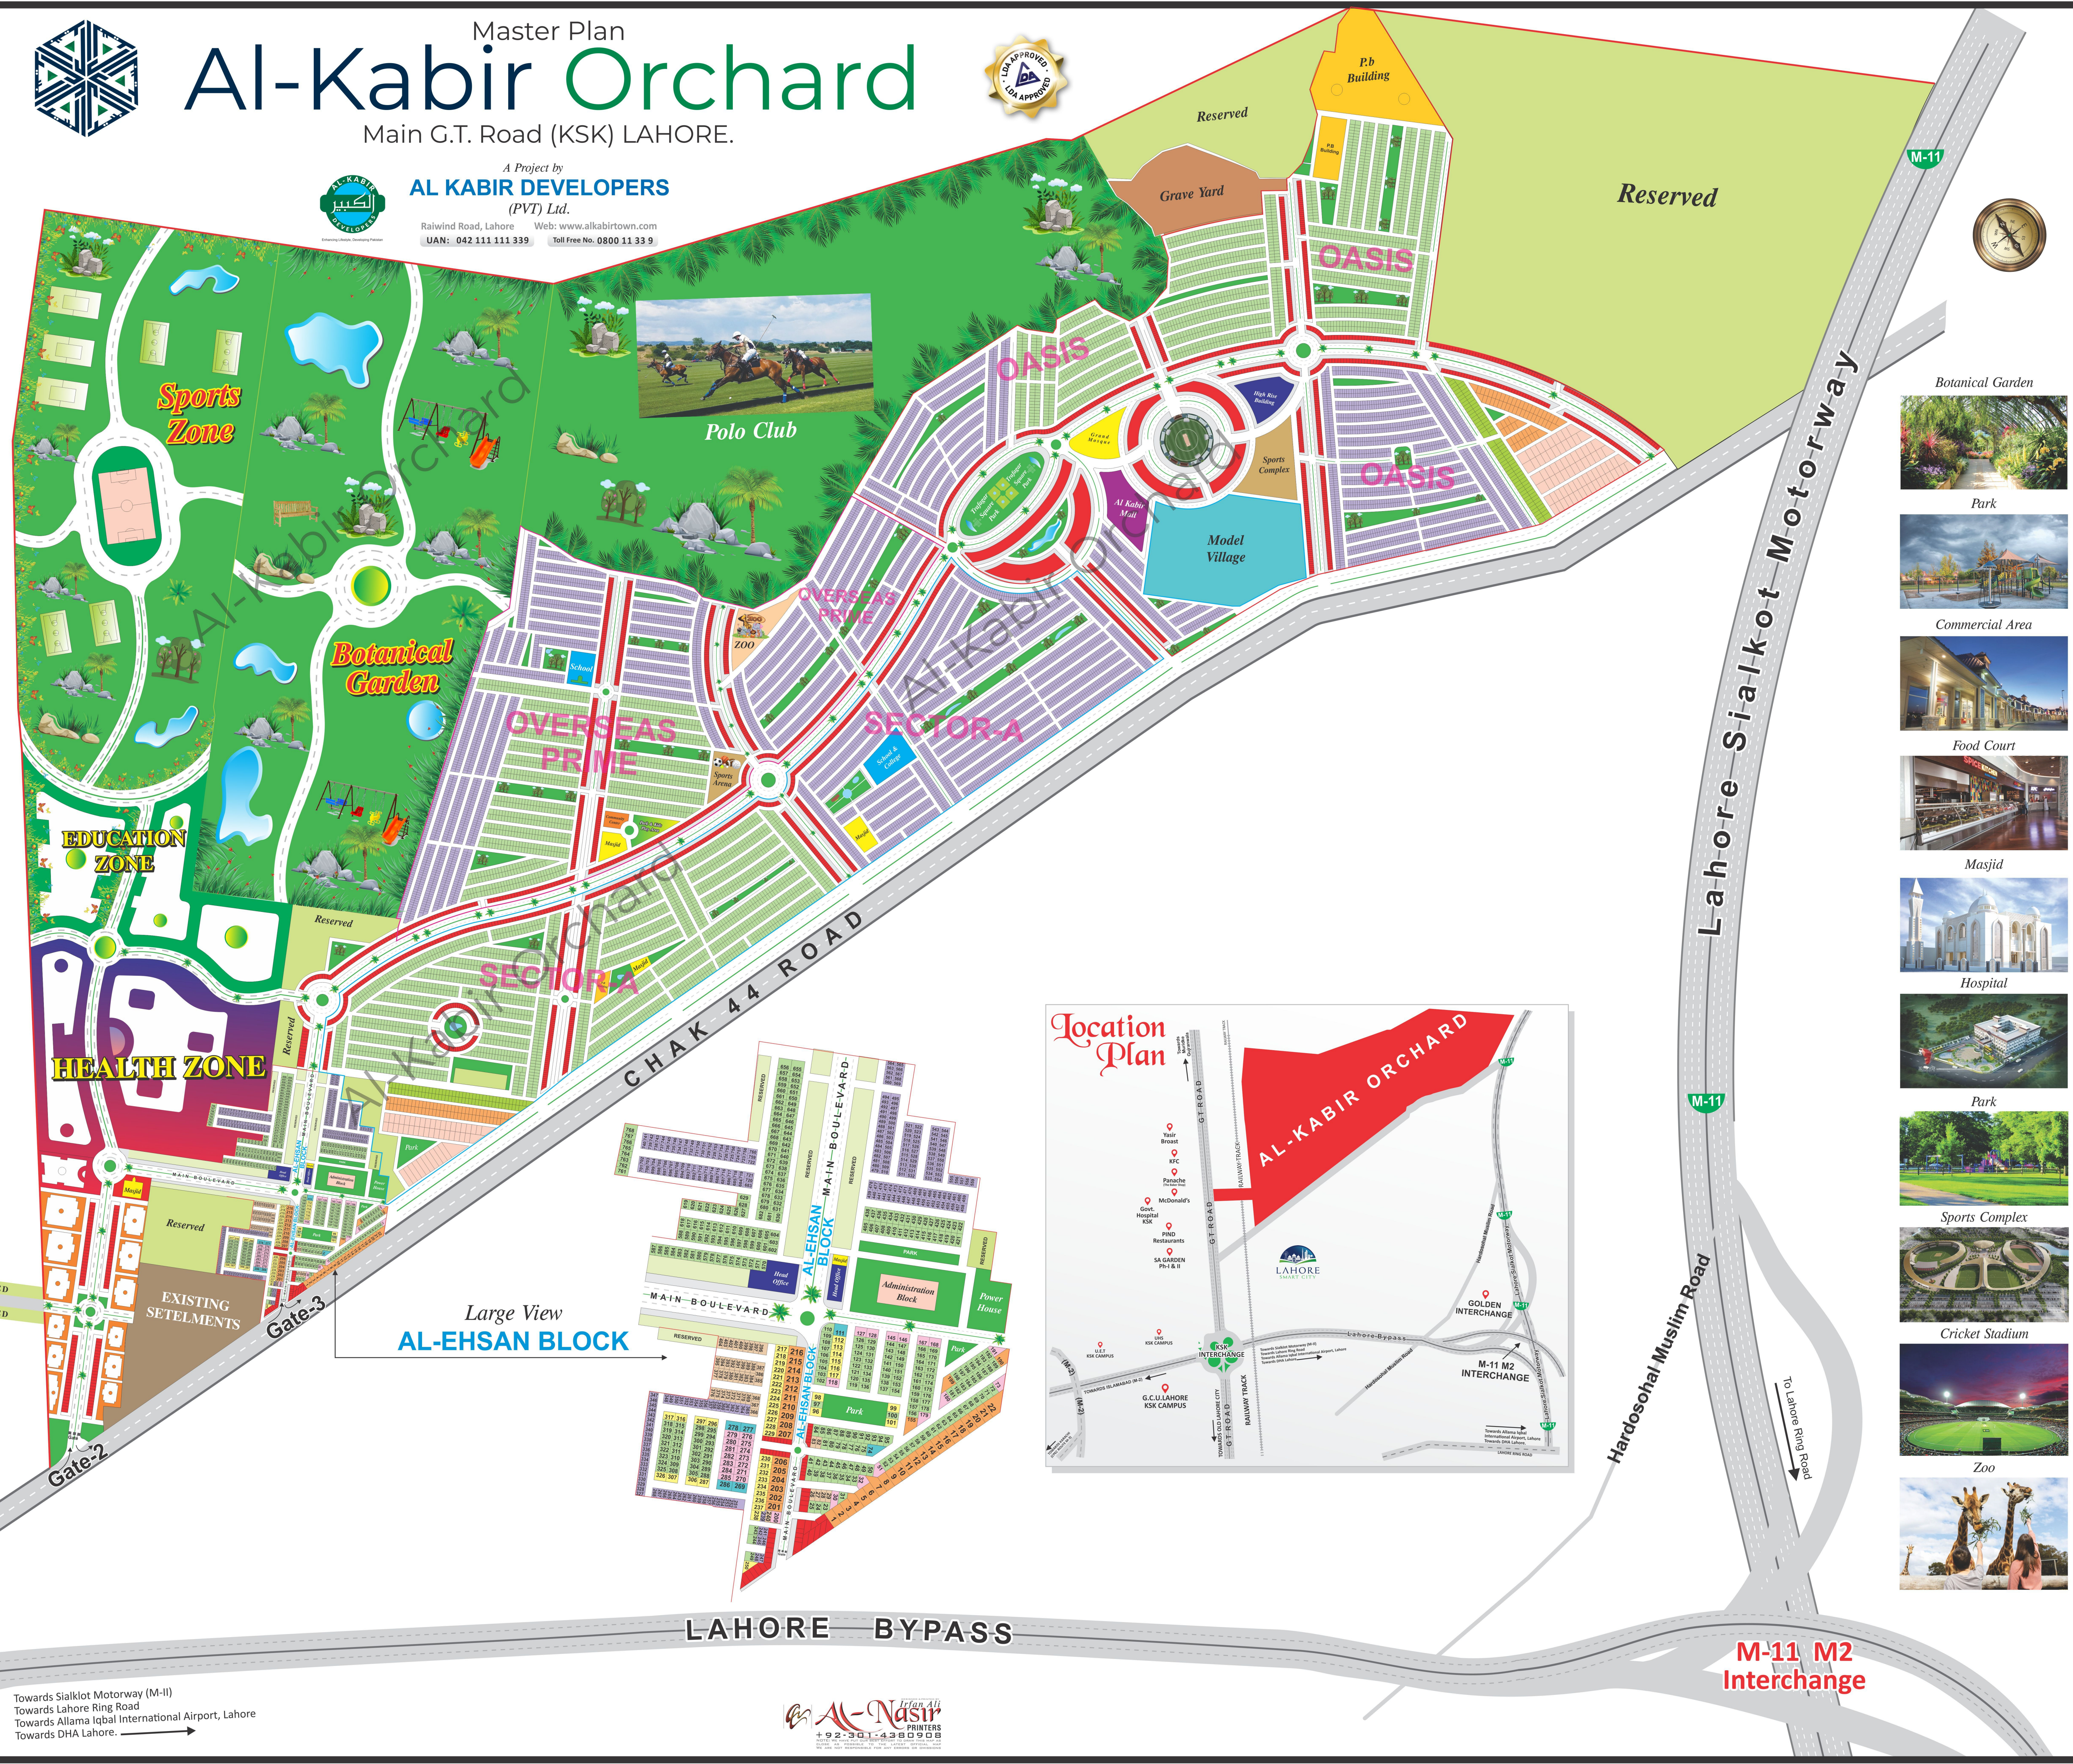

Master Plan Al-Kabir Orchard

Main G.T. Road (KSK) LAHORE.

A Project by
AL KABIR DEVELOPERS
(PVT) Ltd.
Raiwind Road, Lahore Web: www.alkabirtown.com
UAN: 042 111 111 339 Toll Free No. 0800 11 33 9

Legends

- 1 Kanal
- 10 Marla
- 9 Marla
- 8 Marla
- 7 Marla
- 6 Marla
- 5 Marla
- 4 Marla
- 3 Marla
- Park
- Commercial
- Mosque
- Graveyard
- Public Building
- School
- Sports
- Community Center
- Parks & Kids
- Zoo

Yasir Broast

KFC

Panache
(The Baker Shop)

McDonald's

Govt.
Hospital
KSK

PIND
Restaurants

SA GARDEN
Ph-I & II

Kala Shah Kaku
Interchange

Towards Sialkot Motorway (M-II)
Towards Lahore Ring Road
Towards Allama Iqbal International Airport, Lahore
Towards DHA Lahore.

Al-Nasir
+92 301 438 0988